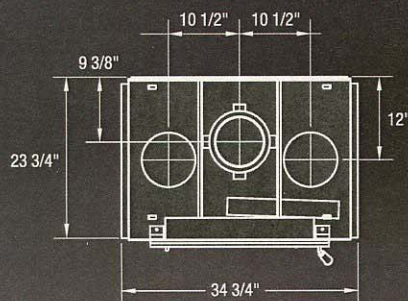

FOCUS 250 WOOD BURNING FIREPLACE

The Focus 250 is a truly amazing fireplace. The compact body makes it versatile enough to use as a replacement for an existing fireplace, but the glass viewing space has been maximized. It is also ideal for installations where a raised hearth is desired, especially if the ceiling height is low. The efficiency and heat output are astounding, while the design is both simple and modern. The Focus 250 a contemporary wood burner that's not to be missed.

- Heats up to 1500 square feet
- Takes 18" logs
- 2.1 cubic foot firebox
- EPA Phase II approved
- Options include:
 - Gravity Vents, Inline Blower, Heat Dump

Visit our website at www.icc-rsf.com

400 J-F Kennedy, St. Jerome (Quebec) Canada J7Y 4B7 | Telephone: (450) 565-6336 | Fax: (450) 565-6519