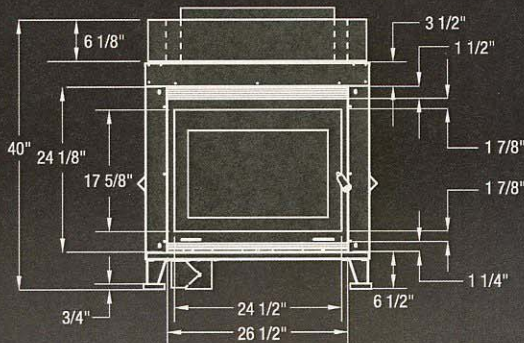

FOCUS 250 WOOD BURNING FIREPLACE

The Focus 250 is a truly amazing fireplace. The compact body makes it versatile enough to use as a replacement for an existing fireplace, but the glass viewing space has been maximized. It is also ideal for installations where a raised hearth is desired, especially if the ceiling height is low. The efficiency and heat output are astounding, while the design is both simple and modern. The Focus 250 a contemporary wood burner that's not to be missed.

- Heats up to 1500 square feet
- Takes 18" logs
- 2.1 cubic foot firebox
- EPA Phase II approved
- Options include:
 - Gravity Vents, Inline Blower, Heat Dump

Visit our website at www.icc-rsf.com

400 J-F Kennedy, St. Jerome (Quebec) Canada J7Y 4B7 | Telephone: (450) 565-6336 | Fax: (450) 565-6519