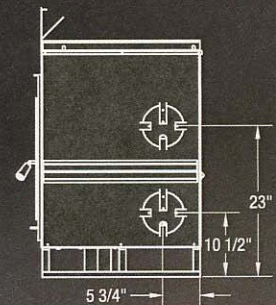

FOCUS 250 WOOD BURNING FIREPLACE

The Focus 250 is a truly amazing fireplace. The compact body makes it versatile enough to use as a replacement for an existing fireplace, but the glass viewing space has been maximized. It is also ideal for installations where a raised hearth is desired, especially if the ceiling height is low. The efficiency and heat output are astounding, while the design is both simple and modern. The Focus 250 a contemporary wood burner that's not to be missed.

- Heats up to 1500 square feet
- Takes 18" logs
- 2.1 cubic foot firebox
- EPA Phase II approved
- Options include:
 - Gravity Vents, Inline Blower, Heat Dump

Visit our website at www.icc-rsf.com

400 J-F Kennedy, St. Jerome (Quebec) Canada J7Y 4B7 | Telephone: (450) 565-6336 | Fax: (450) 565-6519