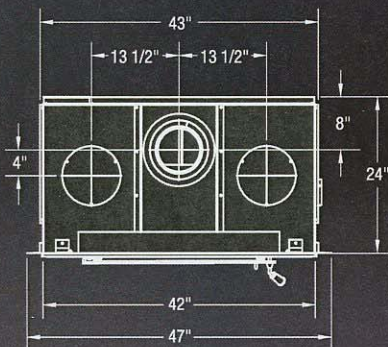

- Heats up to 2000 square feet
- Takes a 22" log
- 3.1 cubic foot firebox
- EPA Phase II approved
- Options include
 - Central heat kit, Gravity vents, Internal Blower, Heat Dump

Visit our website at www.icc-rsf.com