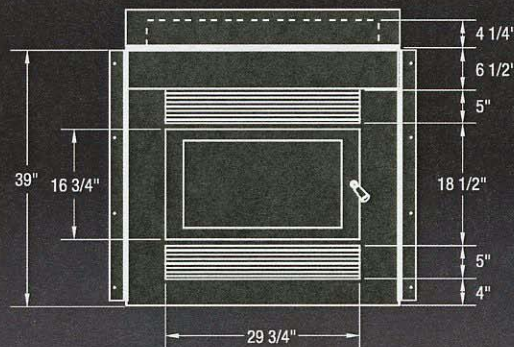

Focus 320 Wood Burning Fireplace

The Focus 320 burns with a unique flame that is utterly mesmerizing, and the contemporary style door offers the largest viewing space possible. The Focus 320 produces enough heat for the average house, burns overnight, and has low emissions. In addition, the RSF Central Heating Options are compatible, which allows the heat to be spread uniformly throughout the home.
Clean face model shown.

- Heats up to 2000 square feet
- Takes a 22" log
- 3.1 cubic foot firebox
- EPA Phase II approved
- Options include
 - Central heat kit, Gravity vents, Internal Blower, Heat Dump

Visit our website at www.icc-rsf.com