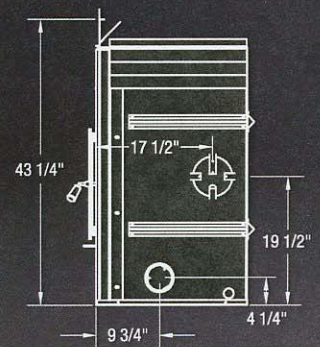

- Heats up to 2000 square feet
- Takes a 22" log
- 3.1 cubic foot firebox
- EPA Phase II approved
- Options include
 - Central heat kit, Gravity vents, Internal Blower, Heat Dump

Visit our website at www.icc-rsf.com