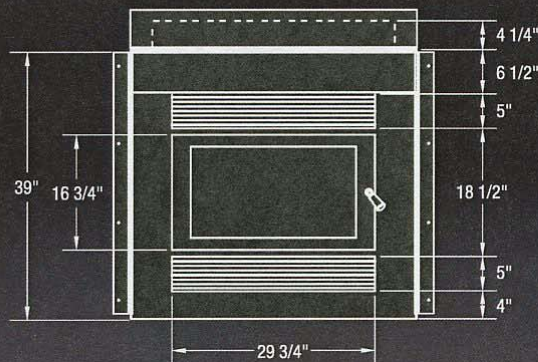

FOCUS 320 WOOD BURNING FIREPLACE

The Focus 320 burns with a unique flame that is utterly mesmerizing, and the contemporary style door offers the largest viewing space possible. The Focus 320 produces enough heat for the average house, burns overnight, and has low emissions. In addition, the RSF Central Heating Options are compatible, which allows the heat to be spread uniformly throughout the home.
Clean face model shown.

- Heats up to 2000 square feet
- Takes a 22" log
- 3.1 cubic foot firebox
- EPA Phase II approved
- Options include
 - Central heat kit, Gravity vents, Internal Blower, Heat Dump

Visit our website at www.icc-rsf.com