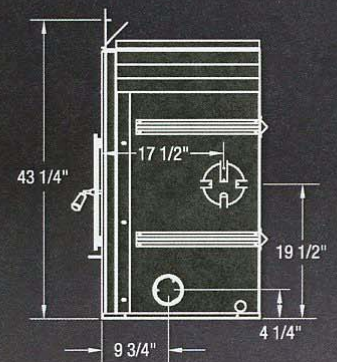

- Heats up to 2000 square feet
- Takes a 22" log
- 3.1 cubic foot firebox
- EPA Phase II approved
- Options include
 - Central heat kit, Gravity vents, Internal Blower, Heat Dump

Visit our website at www.icc-rsf.com