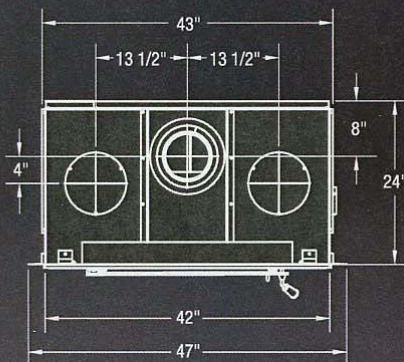

FOCUS 320 WOOD BURNING FIREPLACE

The Focus 320 burns with a unique flame that is utterly mesmerizing, and the contemporary style door offers the largest viewing space possible. The Focus 320 produces enough heat for the average house, burns overnight, and has low emissions. In addition, the RSF Central Heating Options are compatible, which allows the heat to be spread uniformly throughout the home.
Clean face model shown.

- Heats up to 2000 square feet
- Takes a 22" log
- 3.1 cubic foot firebox
- EPA Phase II approved
- Options include
 - Central heat kit, Gravity vents, Internal Blower, Heat Dump

Visit our website at www.icc-rsf.com